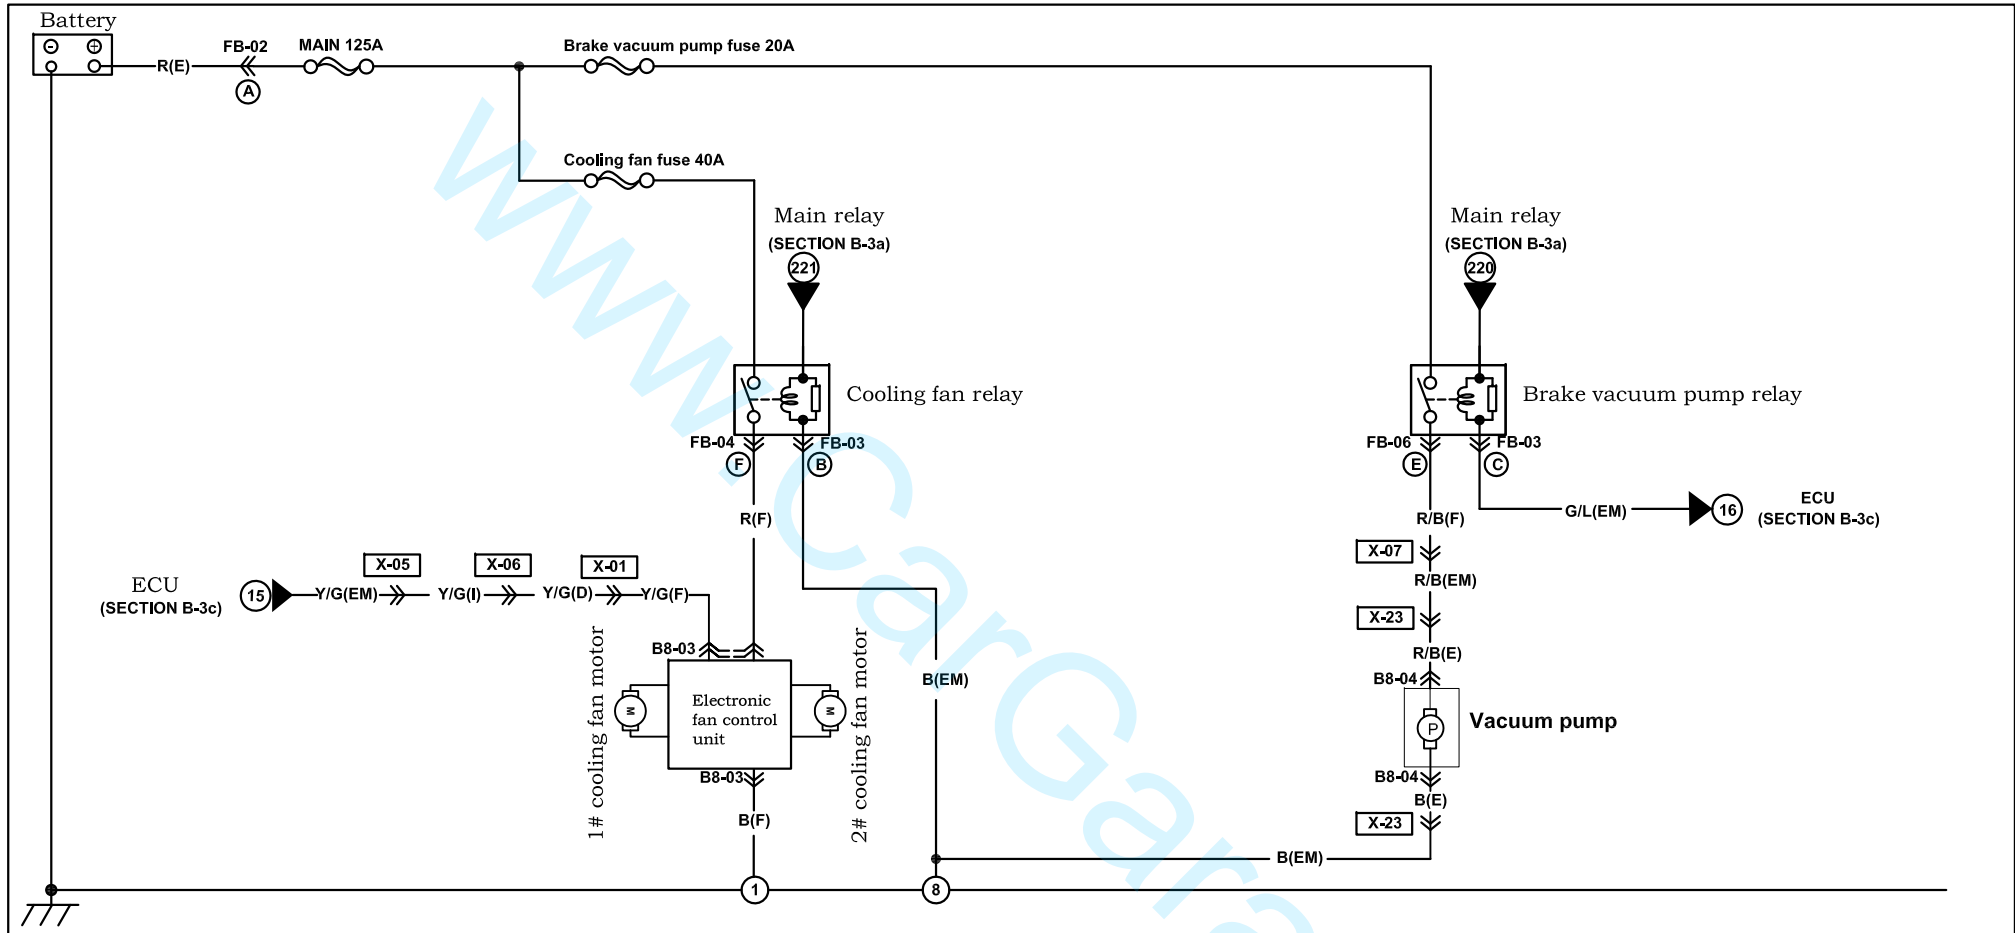

کد رنگ سیم ها

Color	Code	Color	Code
Black	B	Light Green	LG
Brown	BR	Orange	O
Dark blue	DL	Pink	P
Dark Green	DG	Red	R
Gray	GR	Sky Blue	SB
Green	G	Violet	V
Light blue	LB	White	W
Blue	L	Yellow	Y

نماد

Name	Symbol	Name	Symbol
Front harness	F 	Grounding harness	EA
Engjne harness	E 	Interior harness	IN
EM harness	EM	Reversing radar harness	RA
Middle harness	D 	2# Back door harness	R2#
Rear harness	R 	1# Back door harness	R1#
Front left door harness	DR1		
Front right door harness	DR2		
Rear left door harness	DR3		
Rear right door harness	DR4		
Instrument harness	I		

<p>B8-03 Electronic fan control unit(F)</p> 	<p>B8-04 Vacuum pump (E)</p> 					