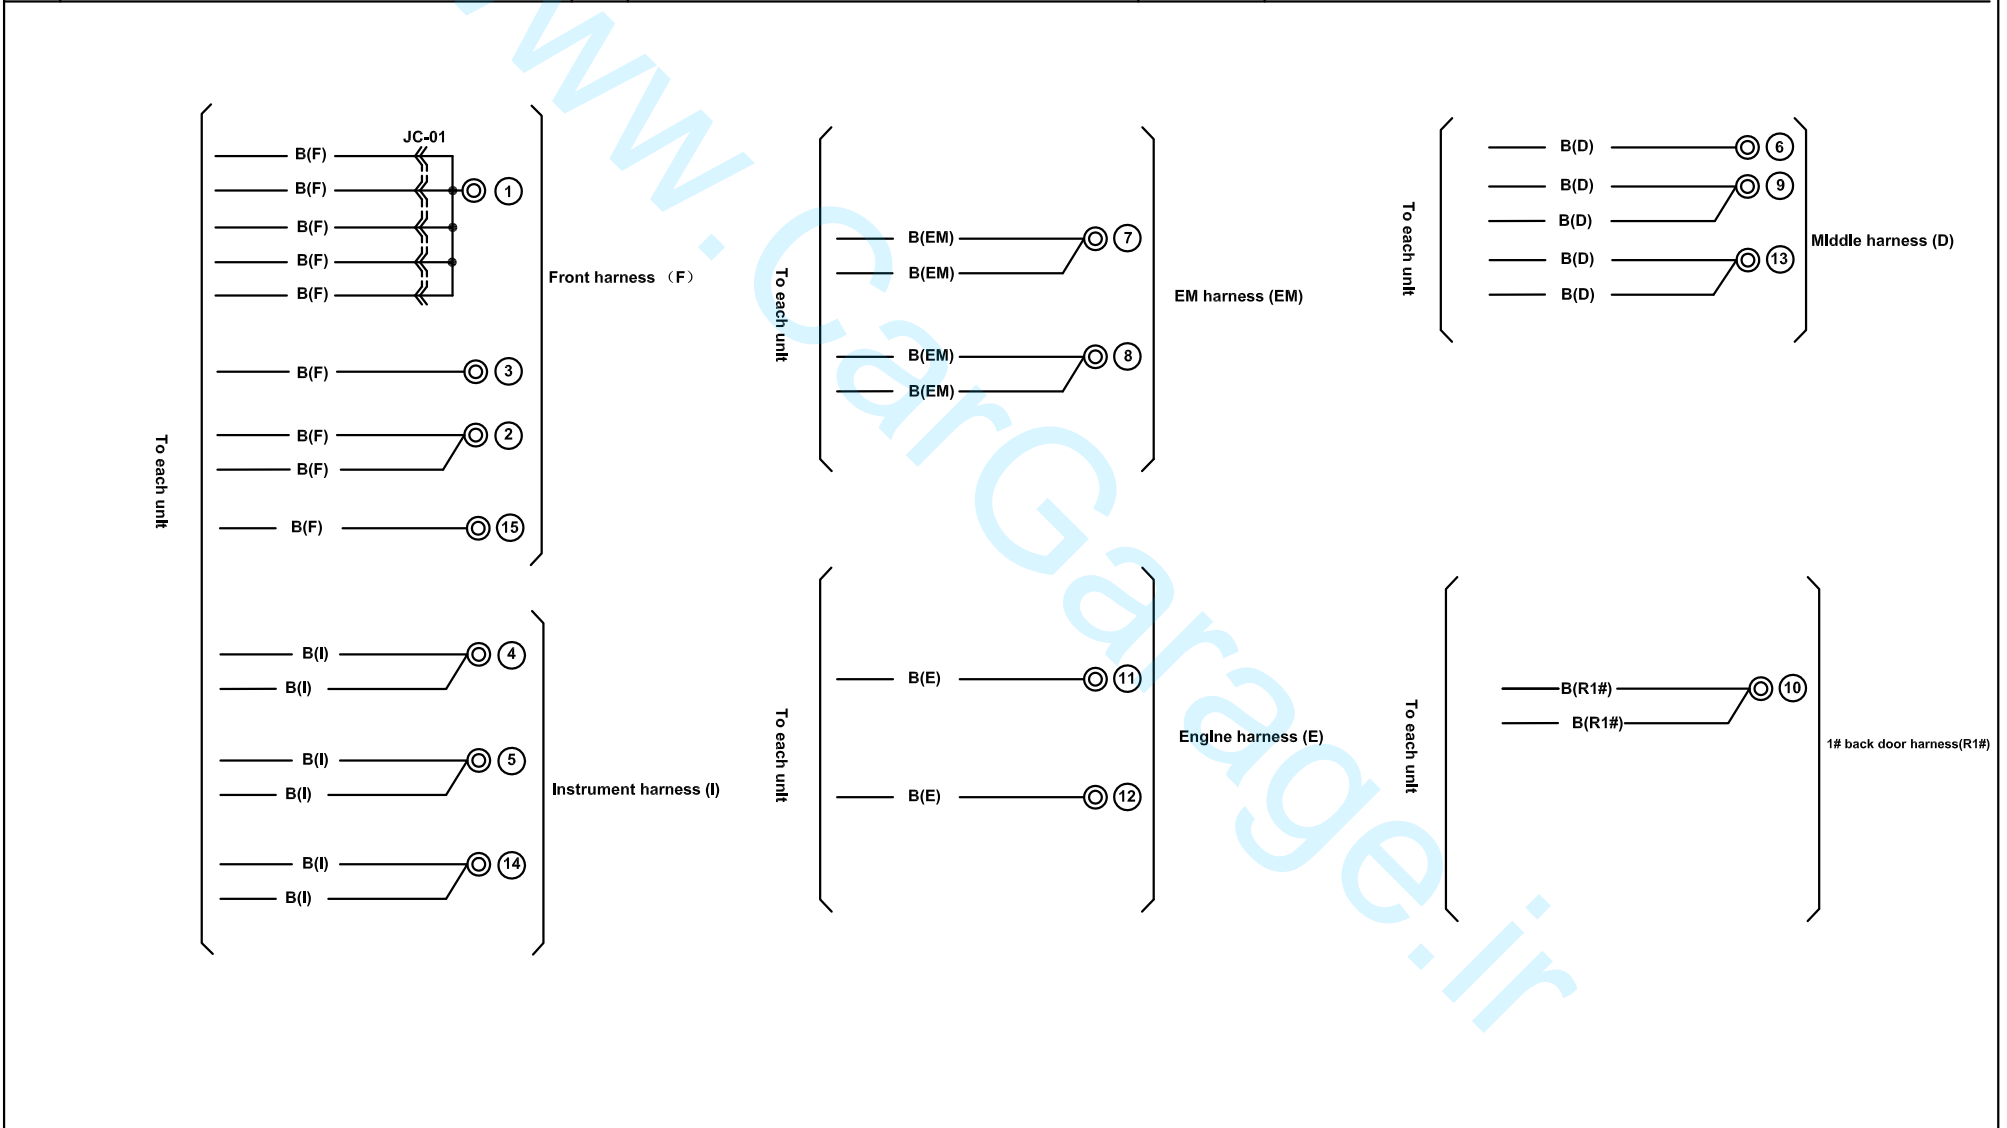

کد رنگ سیم ها

Color	Code	Color	Code
Black	B	Light Green	LG
Brown	BR	Orange	O
Dark blue	DL	Pink	P
Dark Green	DG	Red	R
Gray	GR	Sky Blue	SB
Green	G	Violet	V
Light blue	LB	White	W
Blue	L	Yellow	Y

نماد

Name	Symbol	Name	Symbol
Front harness	F 	Grounding harness	EA
Engjne harness	E 	Interior harness	IN
EM harness	EM	Reversing radar harness	RA
Middle harness	D 	2# Back door harness	R2#
Rear harness	R 	1# Back door harness	R1#
Front left door harness	DR1		
Front right door harness	DR2		
Rear left door harness	DR3		
Rear right door harness	DR4		
Instrument harness	I		

<p>B8-03 Electronic fan control unit(F)</p> 	<p>B8-04 Vacuum pump (E)</p> 					